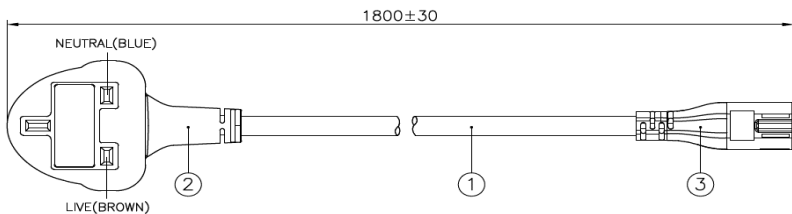

- Modern design that will match your products' distinct look
- Slim profile to maximize your storage capacity
- Lighter weight to minimize your shipping cost
- Enhanced safety with full insertion indicators
- Promotes standardization thru safety approval combination
- Value for money

Generic Power Cord Set Configurator

S/M	Description
3	Connector
2	Plug
1	Cable
L	Overall Length

Material	HAR/EN (EU)	UL	PSE	CCC	KS	BIS
A	Flate PVC	H03VVH2-F	NI SPT-1	VCTFK	60227 IEC 52 (RVV) 300/300 Flat	60227 KS IEC 52
B		H05VVH2-F	NI SPT-2		60227 IEC 53 (RVV) 300/500 Flat	60227 KS IEC 53 IS 694 (Flat)
C [c]	Round PVC	H03VV-F	SVT (SVT AL/MY)	VCTF	60227 IEC 52 (RVV) 300/300 Round	60227 KS IEC 52
D [d]		H05VV-F	SJT (SJT AL/MY)		60227 IEC 53 (RVV) 300/500 Round	60227 KS IEC 53 IS 694 (Round)
E		H03VH-Y	-	-	-	-
F		H03V2V2-F	-	HVCTF	-	-
G		H05V2V2-F	-		-	60227 KS IEC 57
H	Figure 8 PVC	-	SPT-2	VFF	-	-
I	Round Rubber	H05RR-F	SJ	-	60245 IEC 53 (YZ) 300/500	60245 KS IEC 53
J		-	-	-	60245 IEC 66 (YC) 450/750	-
K		H05RN-F	SJO	-	60245 IEC 57 (YZW) 300/500	60245 KS IEC 57
L		H07RN-F	-	-	60245 IEC 66 (YCW) 450/750	-
M	Figure 8 Rubber	-	HPN	HVFF	-	-
N	Round Textile	H03RT-H	-	-	60245 IEC 51 (RX) 300/300	-
O	Combo Cable	H05VV-F	SJT/SVT	IEC-J	60227 IEC 53 (RVV) 300/500	60227 KS IEC 53