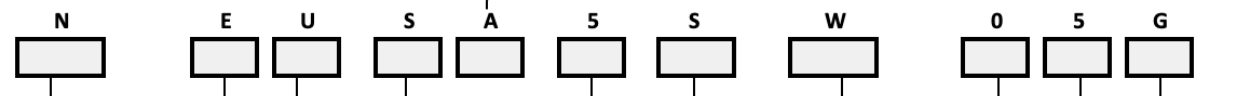

Generic Power Cord Set Configurator

S/M	Description
3	Connector
2	Plug
1	Cable
L	Overall Length

Material	HAR/EN (EU)	UL	PSE	CCC	KS	BIS
A	Flate PVC	H03VVH2-F	NI SPT-1	VCTFK	60227 IEC 52 (RVV) 300/300 Flat	60227 KS IEC 52
B		H05VVH2-F	NI SPT-2		60227 IEC 53 (RVV) 300/500 Flat	60227 KS IEC 53 IS 694 (Flat)
C [c]	Round PVC	H03VV-F	SVT (SVT AL/MY)	VCTF	60227 IEC 52 (RVV) 300/300 Round	60227 KS IEC 52
D [d]		H05VV-F	SJT (SJT AL/MY)		60227 IEC 53 (RVV) 300/500 Round	60227 KS IEC 53 IS 694 (Round)
E		H03VH-Y	-	-	-	-
F		H03V2V2-F	-	HVCTF	-	-
G		H05V2V2-F	-		-	60227 KS IEC 57
H	Figure 8 PVC	-	SPT-2	VFF	-	-
I	Round Rubber	H05RR-F	SJ	-	60245 IEC 53 (YZ) 300/500	60245 KS IEC 53
J		-	-	-	60245 IEC 66 (YC) 450/750	-
K		H05RN-F	SJO	-	60245 IEC 57 (YZW) 300/500	60245 KS IEC 57
L		H07RN-F	-	-	60245 IEC 66 (YCW) 450/750	-
M	Figure 8 Rubber	-	HPN	HVFF	-	-
N	Round Textile	H03RT-H	-	-	60245 IEC 51 (RX) 300/300	-
O	Combo Cable	H05VV-F	SJT/SVT	IEC-J	60227 IEC 53 (RVV) 300/500	60227 KS IEC 53

- Product**
B: V-Novus Hybrids
H: Hospital Grade
L: V-Lock
N: V-Novus
P: Halogen Free
S: Standard
- Country**
AR: Argentina
AU: Australia
BR: Brazil
GB: China
DM: Denmark
GC: Gulf Countries
EU: Europe
HK: Hong Kong
IA: India
IT: Italy
JS: Japan
KR: Korea
RU: Russia
SA: South Africa
SD: Saudi Arabia
SG: Singapore
SI: Israel
SW: Switzerland
TW: Taiwan
UK: United Kingdom
US: North America
J1: Jumper Cord C14
J2: Jumper Cord C20
- Plug Version**
S: Straight
A: Angled
- Connector**
1: C1
5: C5
7: C7
3: C13
6: C15
8: C17
9: C19
C: Blunt Cut
S: Sheath and Stripped
B: Sheath and Blunt Cut
T: Terminals
G: Grommet
- Connector Version**
S: Straight
R: Right Angled
L: Left Angled
D: Down Angled
- Conductor Sizes**
- Cable Length**
05: 0.5 m
10: 1.0 m
12: 1.2 m
15: 1.5 m
18: 1.8 m
20: 2.0 m
25: 2.5 m
30: 3.0 m
- Cord Set Color**
B: Black
U: Blue
N: Green
G: Grey
O: Orange
R: Red
W: White